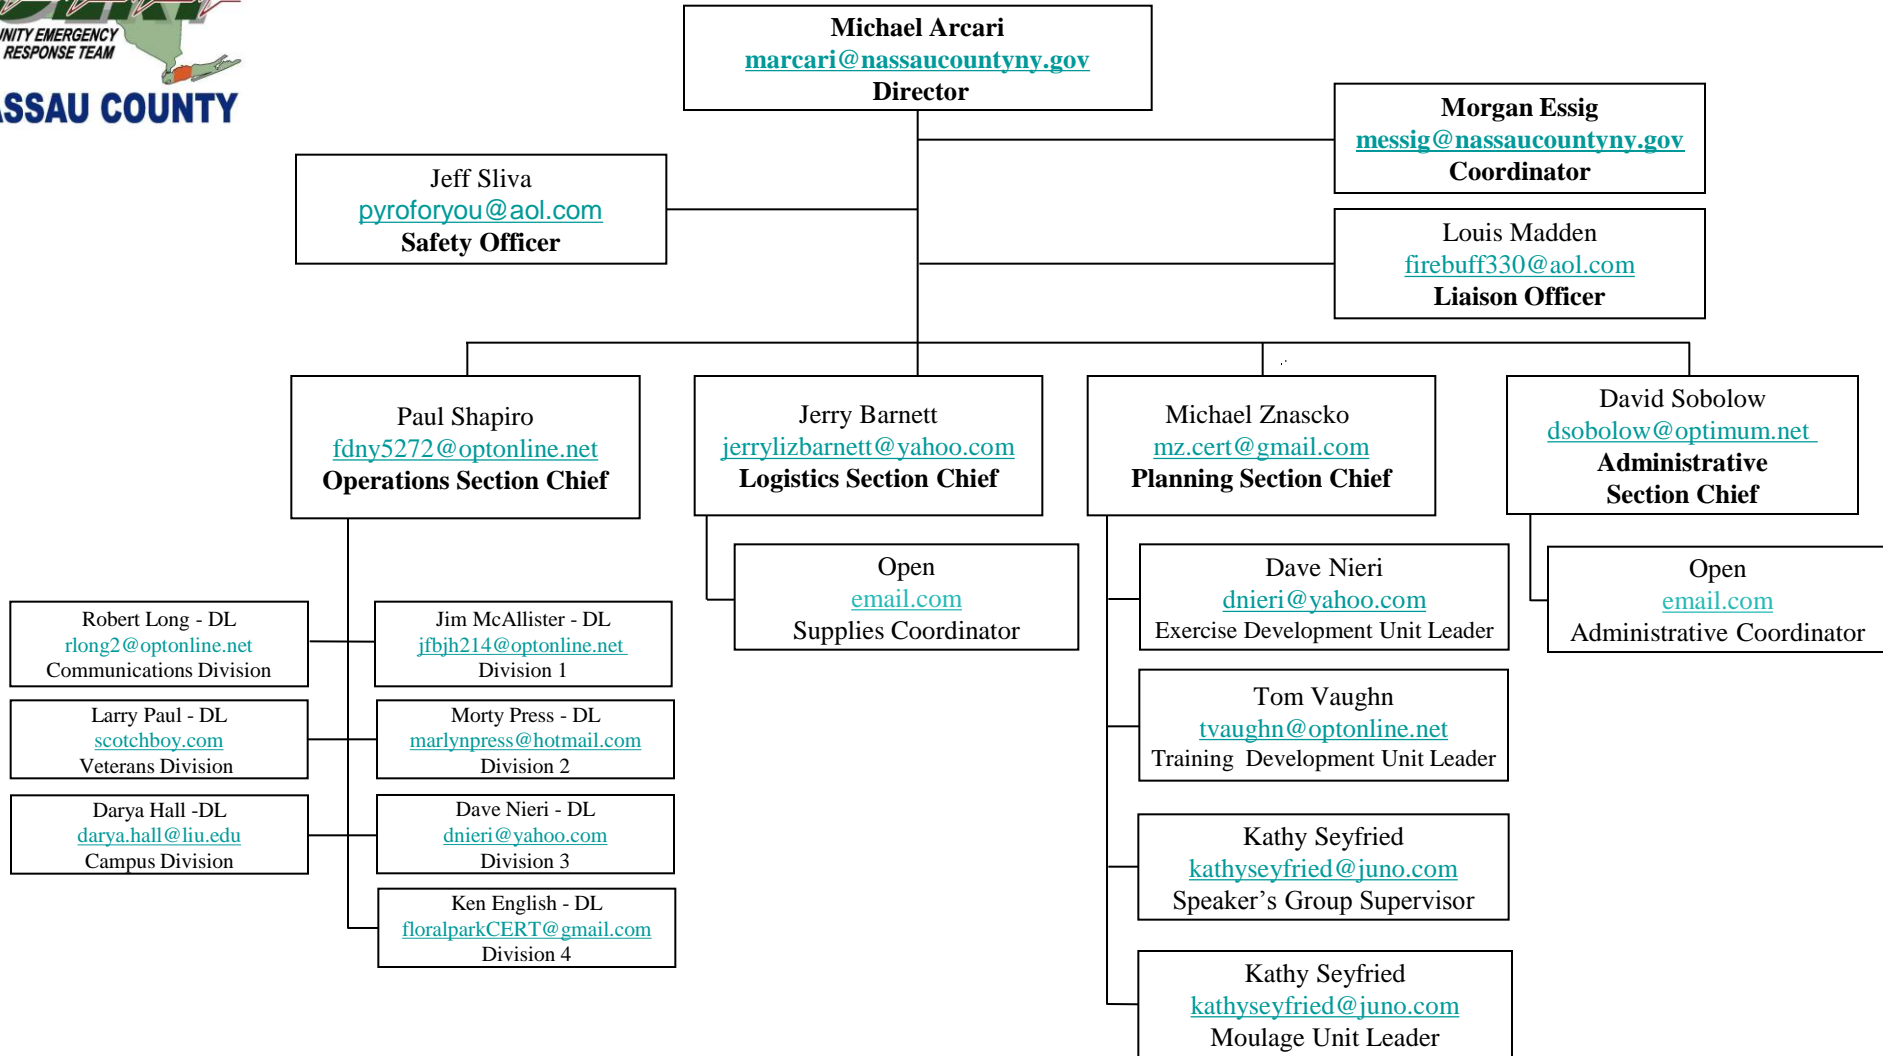

Nassau County CERT Organization Chart

Nassau County CERT Organization

Division Branch

Paul Shapiro
fdny5272@optonline.net
Operations Section Chief