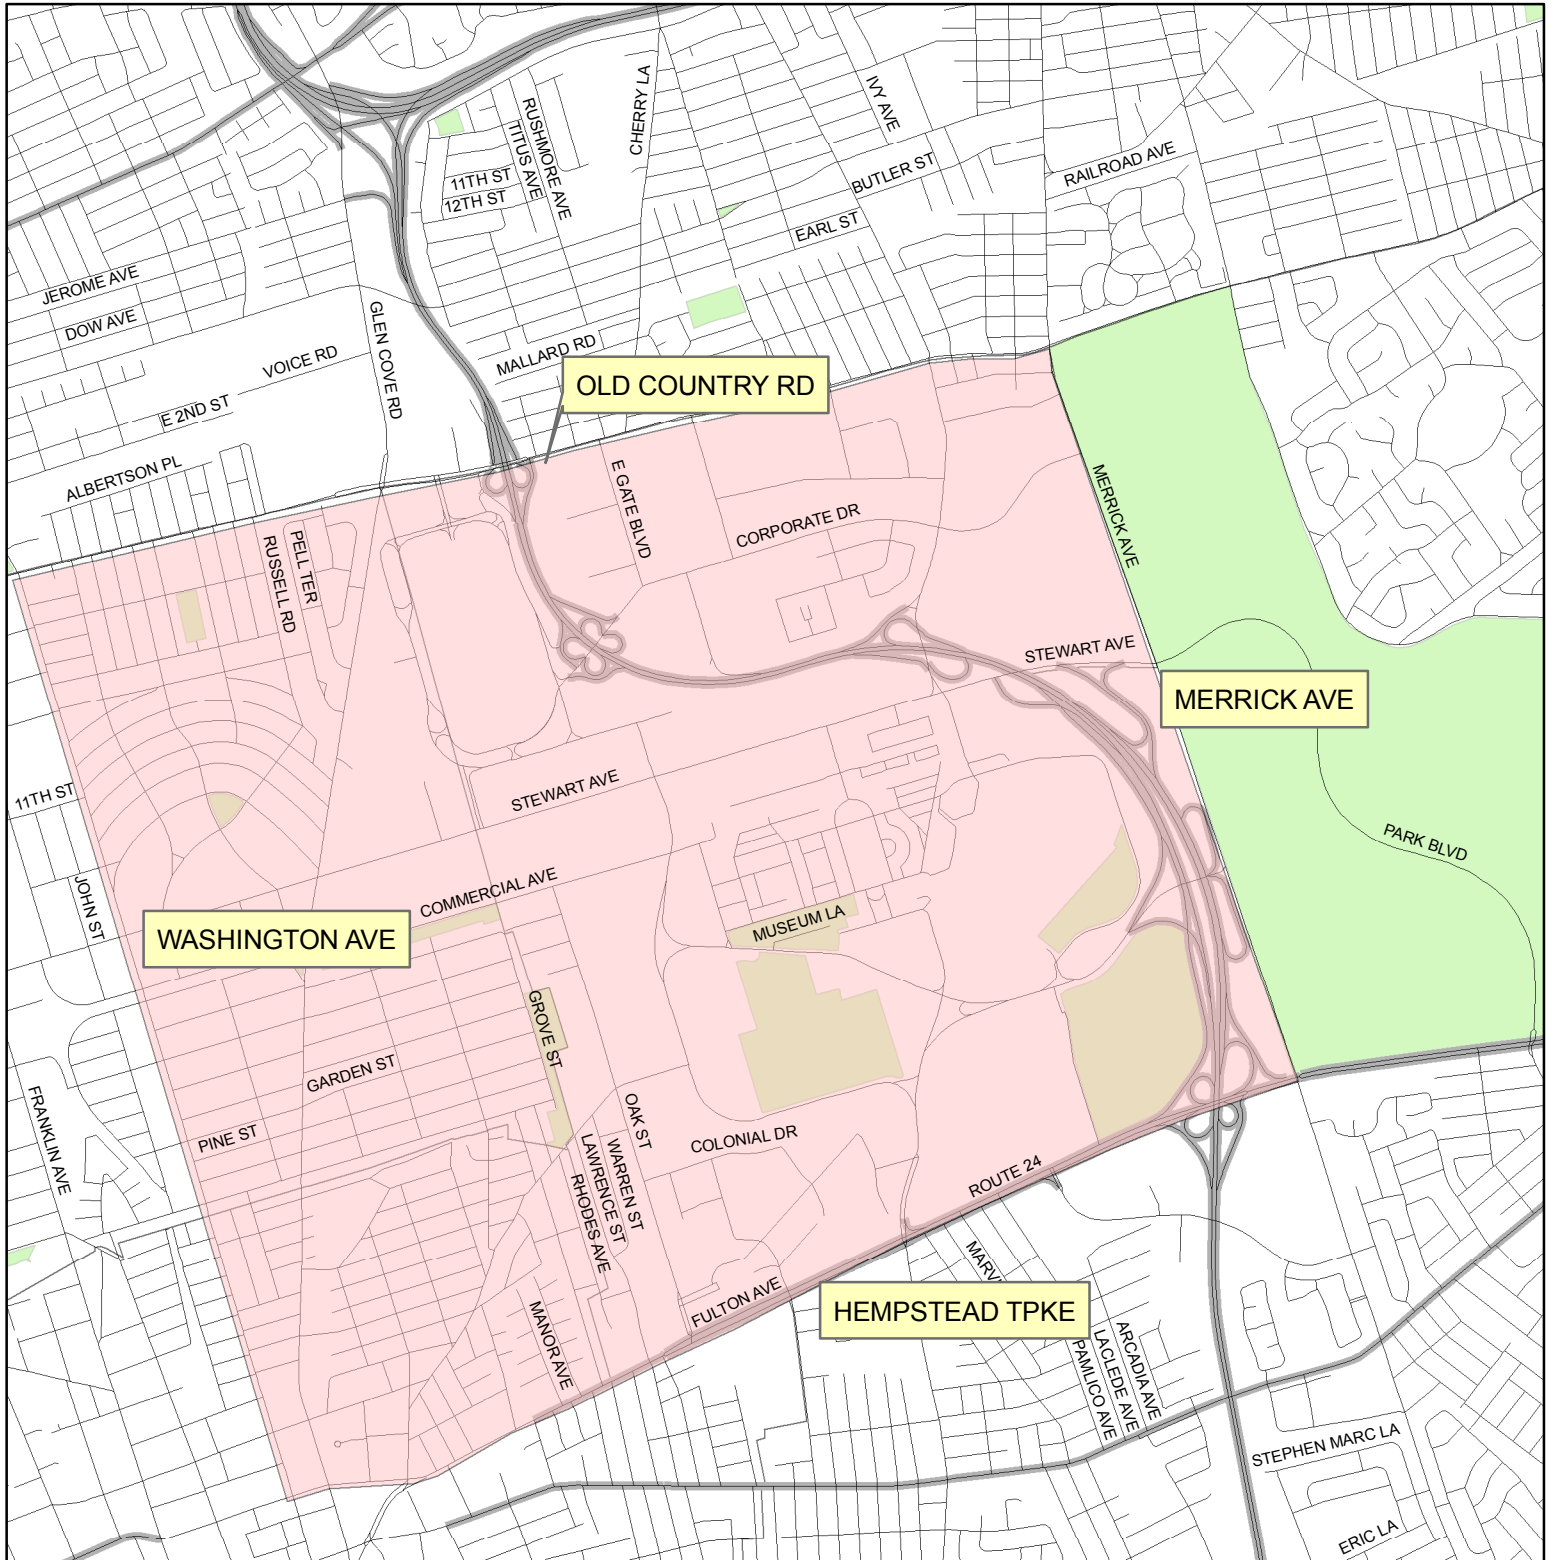

**2012 NASSAU COUNTY
MOSQUITO TREATMENT AREAS
SCHEDULED SPRAY DATE: 7/19/2012**

DPW TREATMENT INCLUDES PARTS OF:
 Salisbury East Garden City Garden City
 East Meadow Hempstead Uniondale

- Mosq_Treatment_Area
- ROADS
- PARKS
- Places

Geographic Information System
 Copyright 1993-2012
 County of Nassau, New York

There may be areas excluded within the indicated spray zones due to requirements imposed on Nassau county by governing authorities - Ex. Wetlands