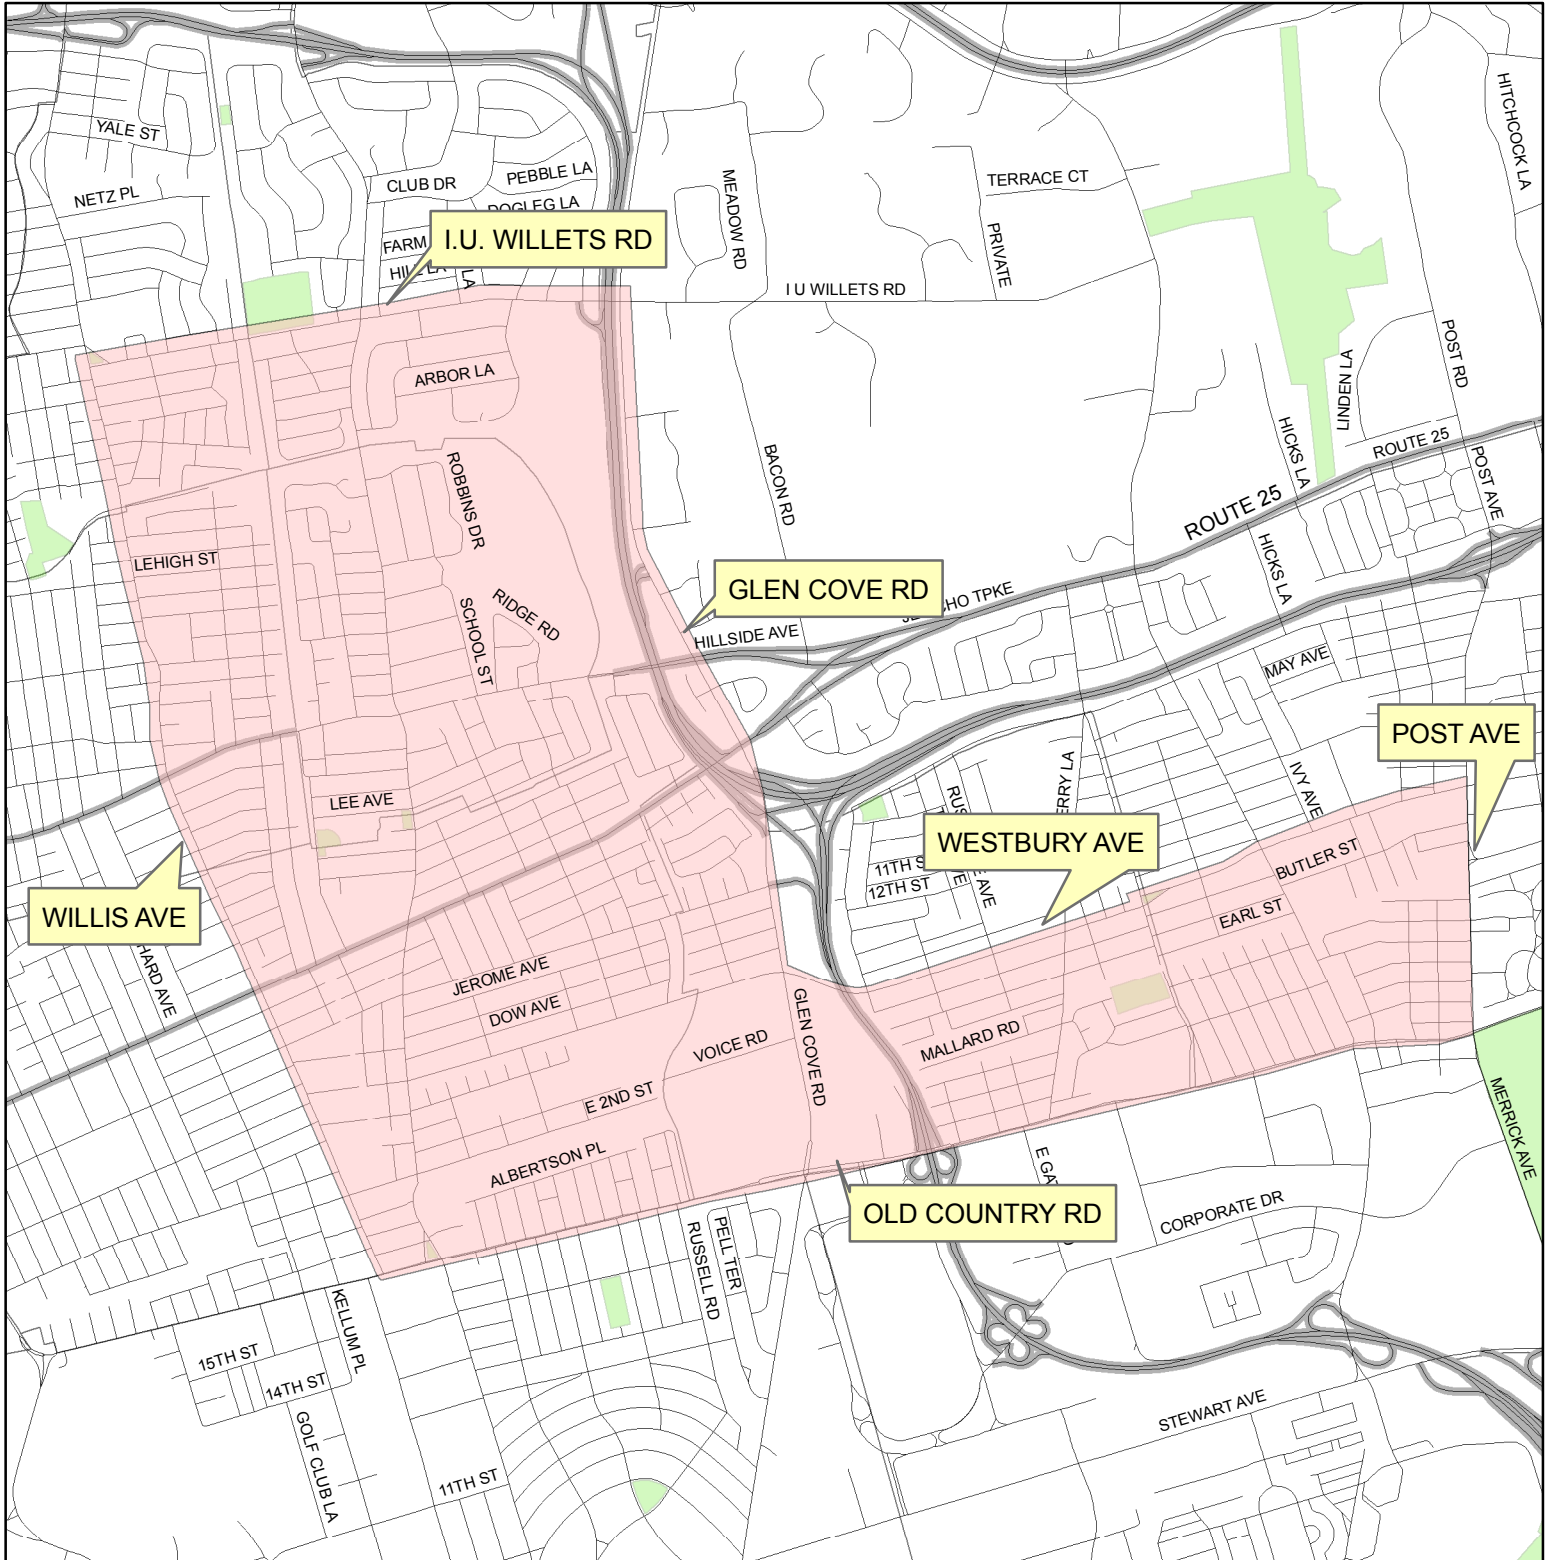

**2012 NASSAU COUNTY
MOSQUITO TREATMENT AREAS**

SCHEDULED SPRAY DATE: 7/24/2012

DPW TREATMENT INCLUDES PARTS OF:
 Old Westbury Salisbury East Garden City
 Garden City Carle Place East Williston
 Albertson Williston Park Mineola
 Westbury Roslyn Heights

- Mosq_Treatment_Area
- ROADS
- PARKS
- Places

Geographic Information System
 Copyright 1993-2012
 County of Nassau, New York

There may be areas excluded within the indicated spray zones due to requirements imposed on Nassau county by governing authorities - Ex. Wetlands